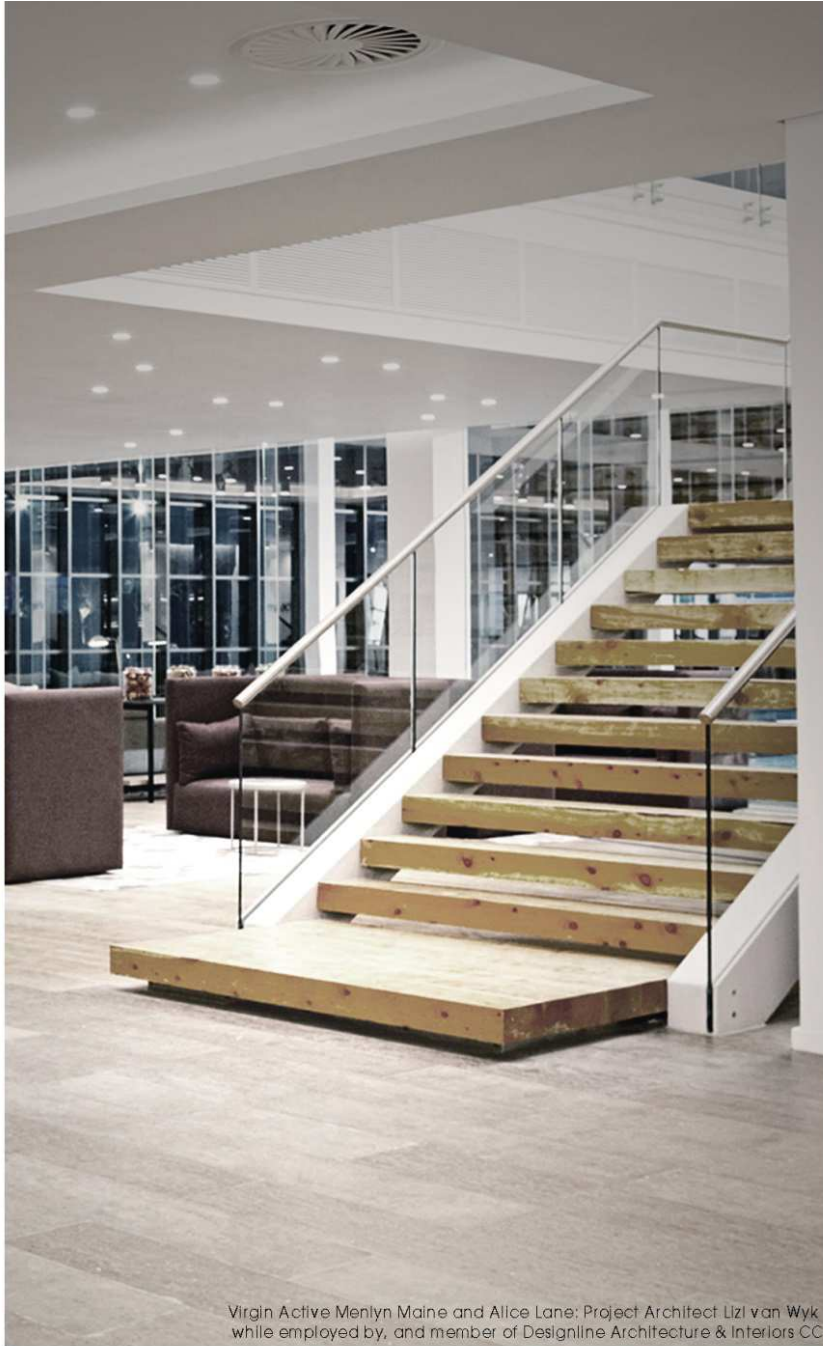

Director, BArch (UP), PrArch (SACAP)

C: +27 (0)83 461 3585, E: lizl@inkspace.info

Virgin Active Menlyn Maine and Alice Lane; Project Architect Lizl van Wyk while employed by, and member of Designline Architecture & Interiors CC