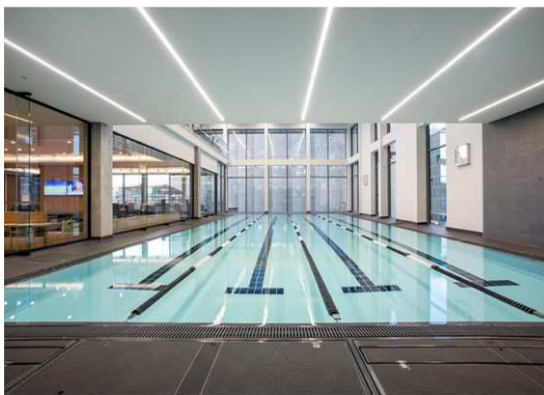

Virgin Active Silo District: Project Architect Monique Janse van Rensburg while employed by, and member of Designline Architecture & Interiors CC

Sports & recreation

Health clubs (Virgin Active)

Indoor ski slope including utilities

inkspace
architecture • interior design

Monique Janse van Rensburg

Director, BArch (UCT), PrArch (SACAP)

C: +27 (0)83 624 4282, E: monique@inkspace.info

Lizl van Wyk

Director, BArch (UP), PrArch (SACAP)

C: +27 (0)83 461 3585, E: lizl@inkspace.info